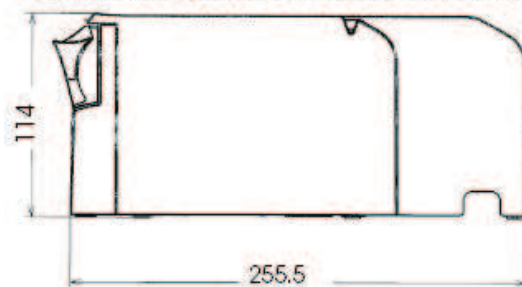

<When the Optional OT-CC70 is installed>