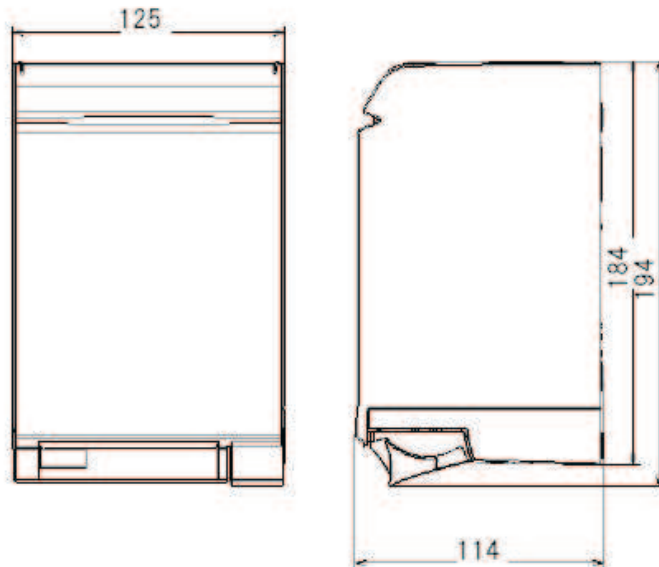

Description : **Imprimante thermique EPSON TM70**

### External Dimensions and Mass

- Height: Approximately 114 mm {4.49"}
- Width: Approximately 125 mm {4.92"}
- Depth: Approximately 194 mm {7.64"}
- Mass: Approximately 1.8 kg {3.96 lb} (except for roll paper)

<When the Optional OT-CC70 is installed>

(Unit: mm)