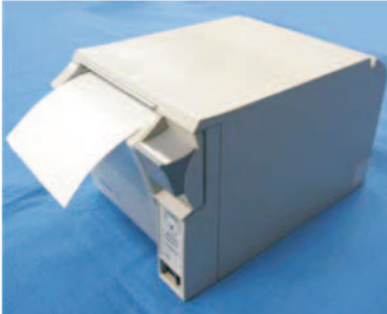

Description : **Imprimante thermique EPSON TM70**

### External Dimensions and Mass

- Height: Approximately 114 mm {4.49"}
- Width: Approximately 125 mm {4.92"}
- Depth: Approximately 194 mm {7.64"}
- Mass: Approximately 1.8 kg {3.96 lb} (except for roll paper)